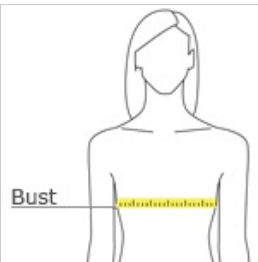

- 100% polyester shell and lining
- 2.4-ounce, 100% polyfill insulation
- Interior storm flap with chin guard
- Reverse coil zippers with rubber-wrapped zipper pulls
- Front zippered pockets
- Elastic binding at cuffs
- Adjustable locking drawcord at hem
- Port Pocket™ for easy embroidery access
- Dyed-to-match drawstring carrying pouch included

\*\*

**CARE INSTRUCTIONS**

Machine wash cold with like colors. Do not bleach. Tumble dry low. Cool iron. Do not use fabric softener. Do not dry clean.

front

back

**HOW TO MEASURE**

**BUST**  
Measure under the arm and around the fullest part of the bust with arms down, keeping tape horizontal.

**SIZE CHART**

	XS	S	M	L	XL	XXL	3XL	4XL
Size	2	4/6	8/10	12/14	16/18	20/22	24/26	28/30
Bust	32-34	35-36	37-38	39-41	42-44	45-47	48-51	52-55

**COLOR INFORMATION**

				
Cobalt Blue PMS 7687C	Deep Black PMS NTR BLACK C	Fire Red/ Graphite PMS 202C	Sterling Grey/ Graphite PMS 7540C	Tree Green/ Marine Green PMS 432C